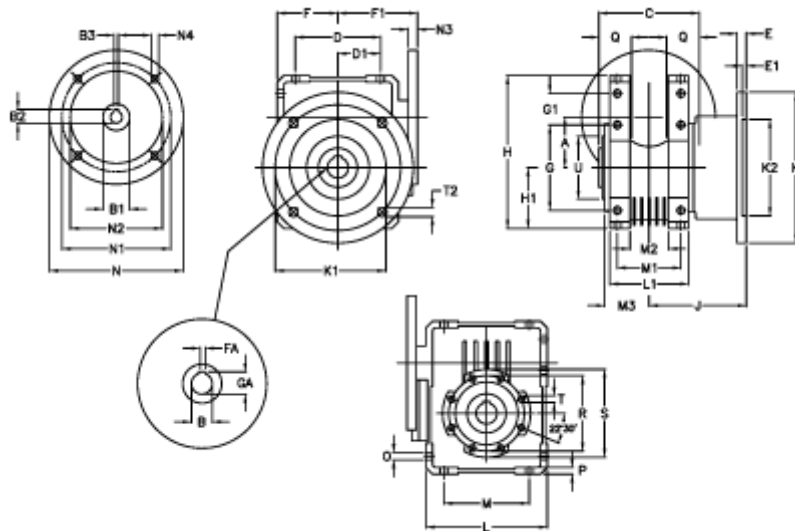

Article number: 392208606443036

Description: Worm Gear with Torque Limiter  
W86 L2-UF-64-P80 B5

## Measures

A = 86.90	E = 15	H = 245.5	M = 144	N4 = 11,5	U = 110
B = 35	E1 = 6	H1 = 100.0	M1 = 101	O = 11.5	
B1 E7 = 19	F = 100	J = 151.0	M2 = 57	P = 11	
B2 = 21.8	F1 = 128	K = 210	M3 = 65	Q = 45	
B3 H9 = 6	FA = 10	K1 = 176	N = 200	R = 130	
C = 140	G = 144	K2 = 152	N1 = 165	S = 150	
D = 144.0	G1 = 45.5	L = 200	N2 = 130	T = M10x18	
D1 = 72.0	GA = 38.3	L1 = 125	N3 = 12.0	T2 = 12.5	